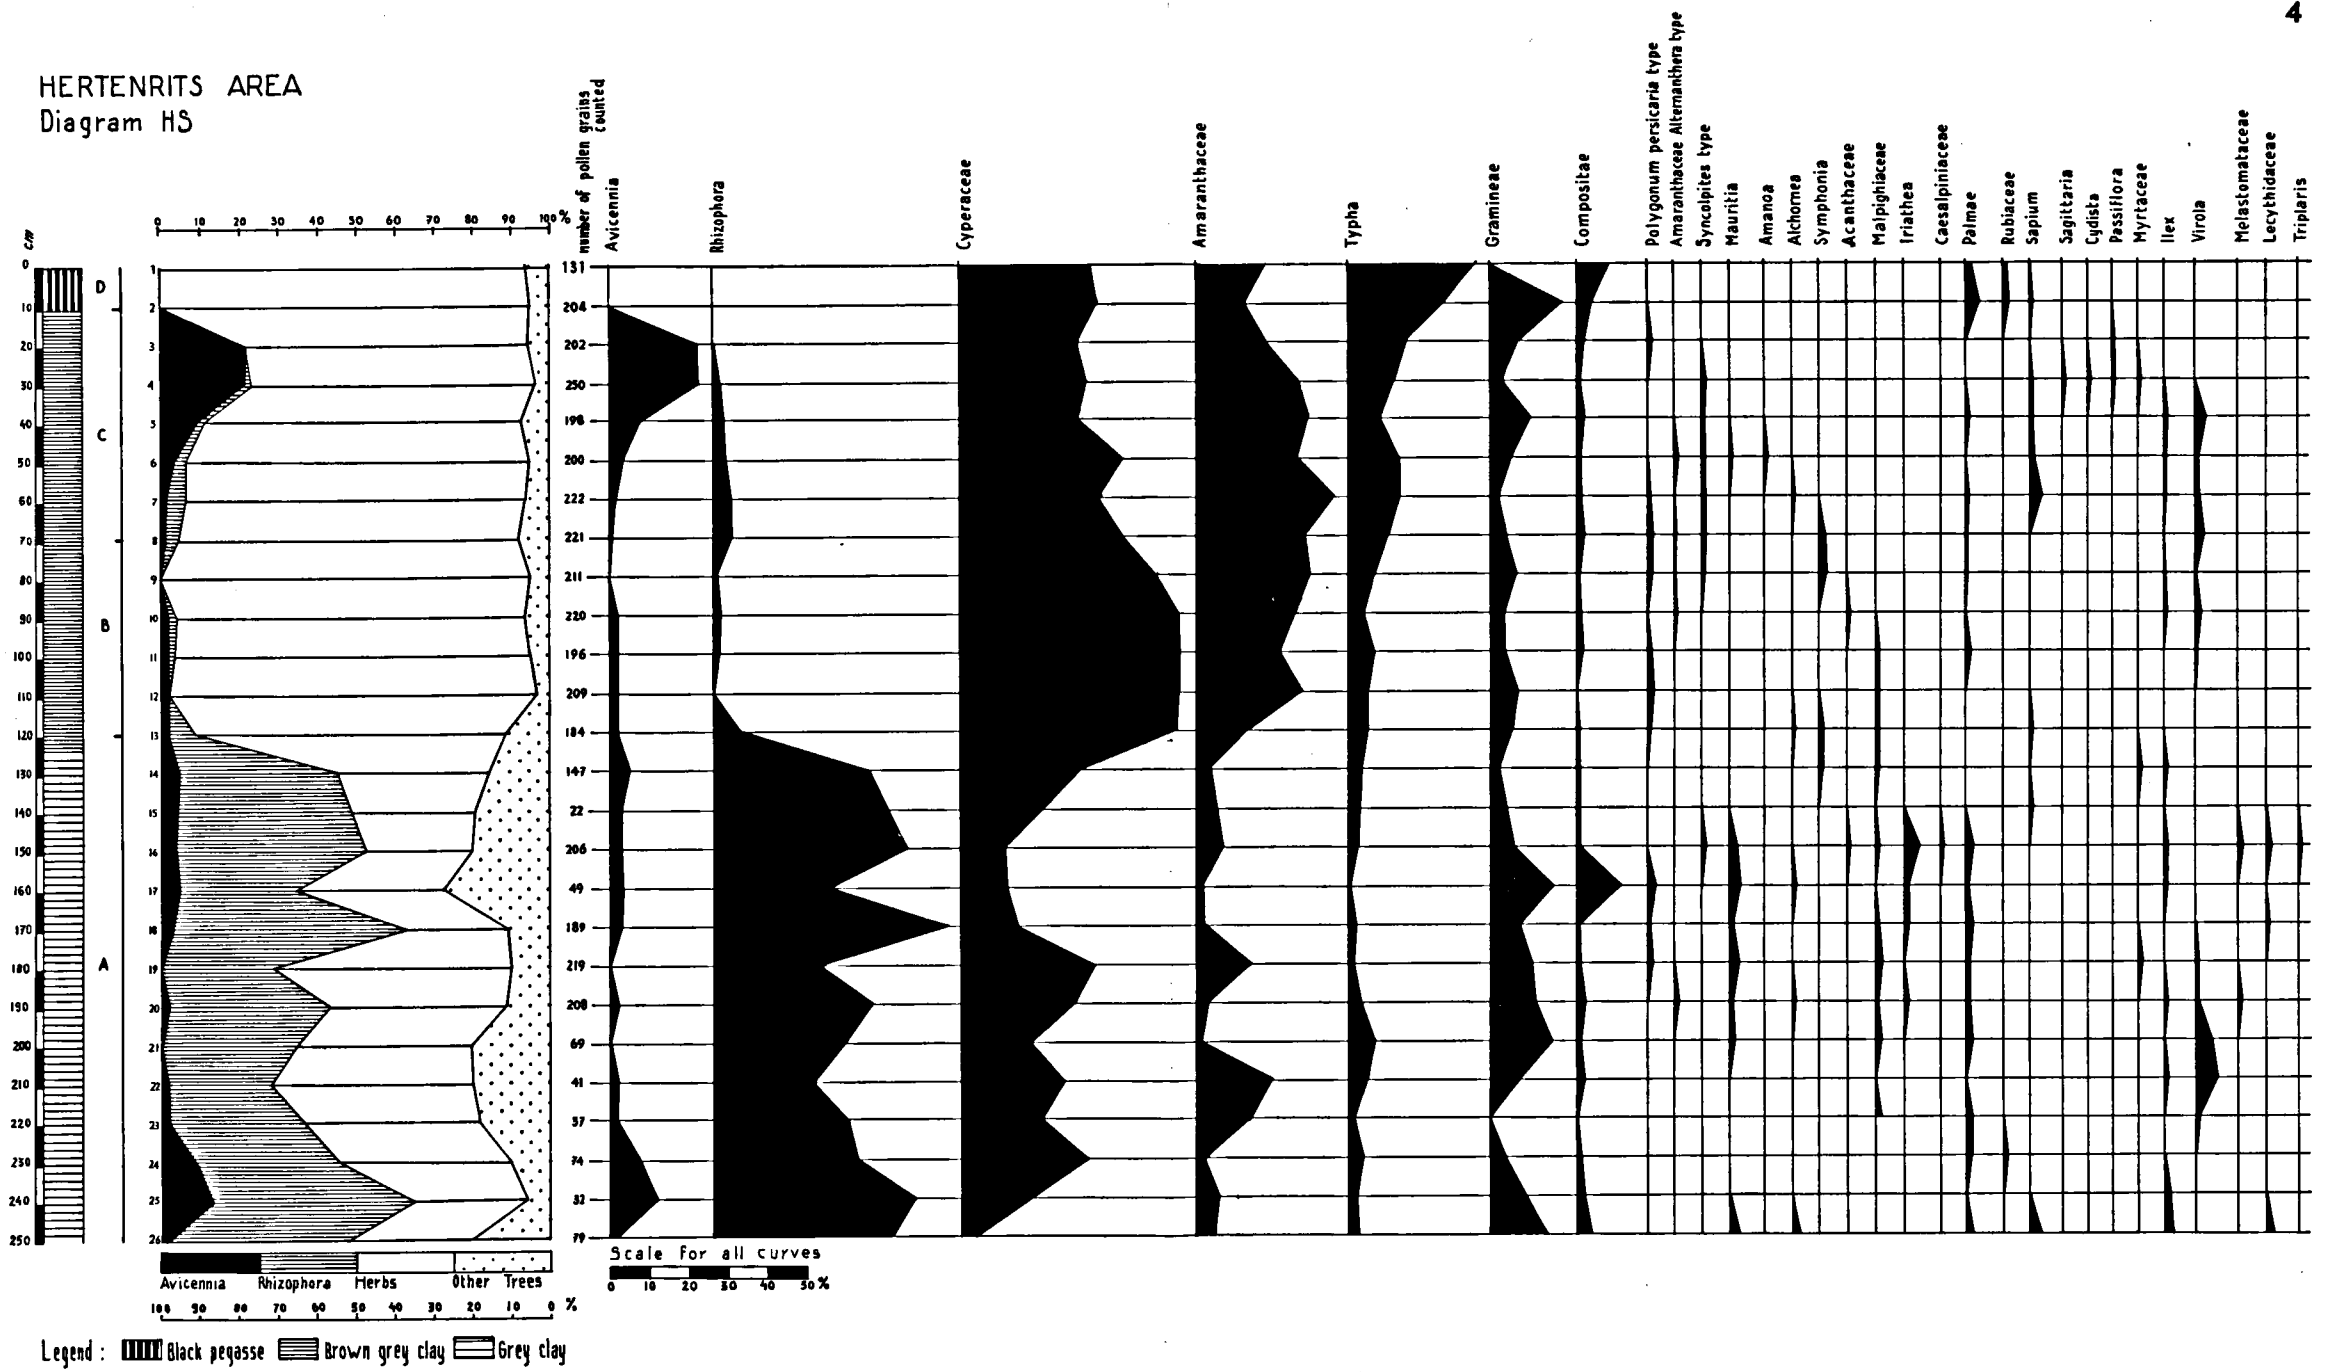

Section through "Hertenrits"

-  Black pegasse
-  Brown grey clay
-  Grey blue clay
-  Grey clay
-  Avicennia
-  Rhizophora
-  Ditch
-  Artificial mound
-  Probably artificial mound
- A.B.C.D.** Pollen zones
-  Pot sherds

1 metre
1 metre

HERTENRITS AREA
Diagram HS

HERTENRITS AREA
Diagram H3

HERTENRITS AREA Diagram HR