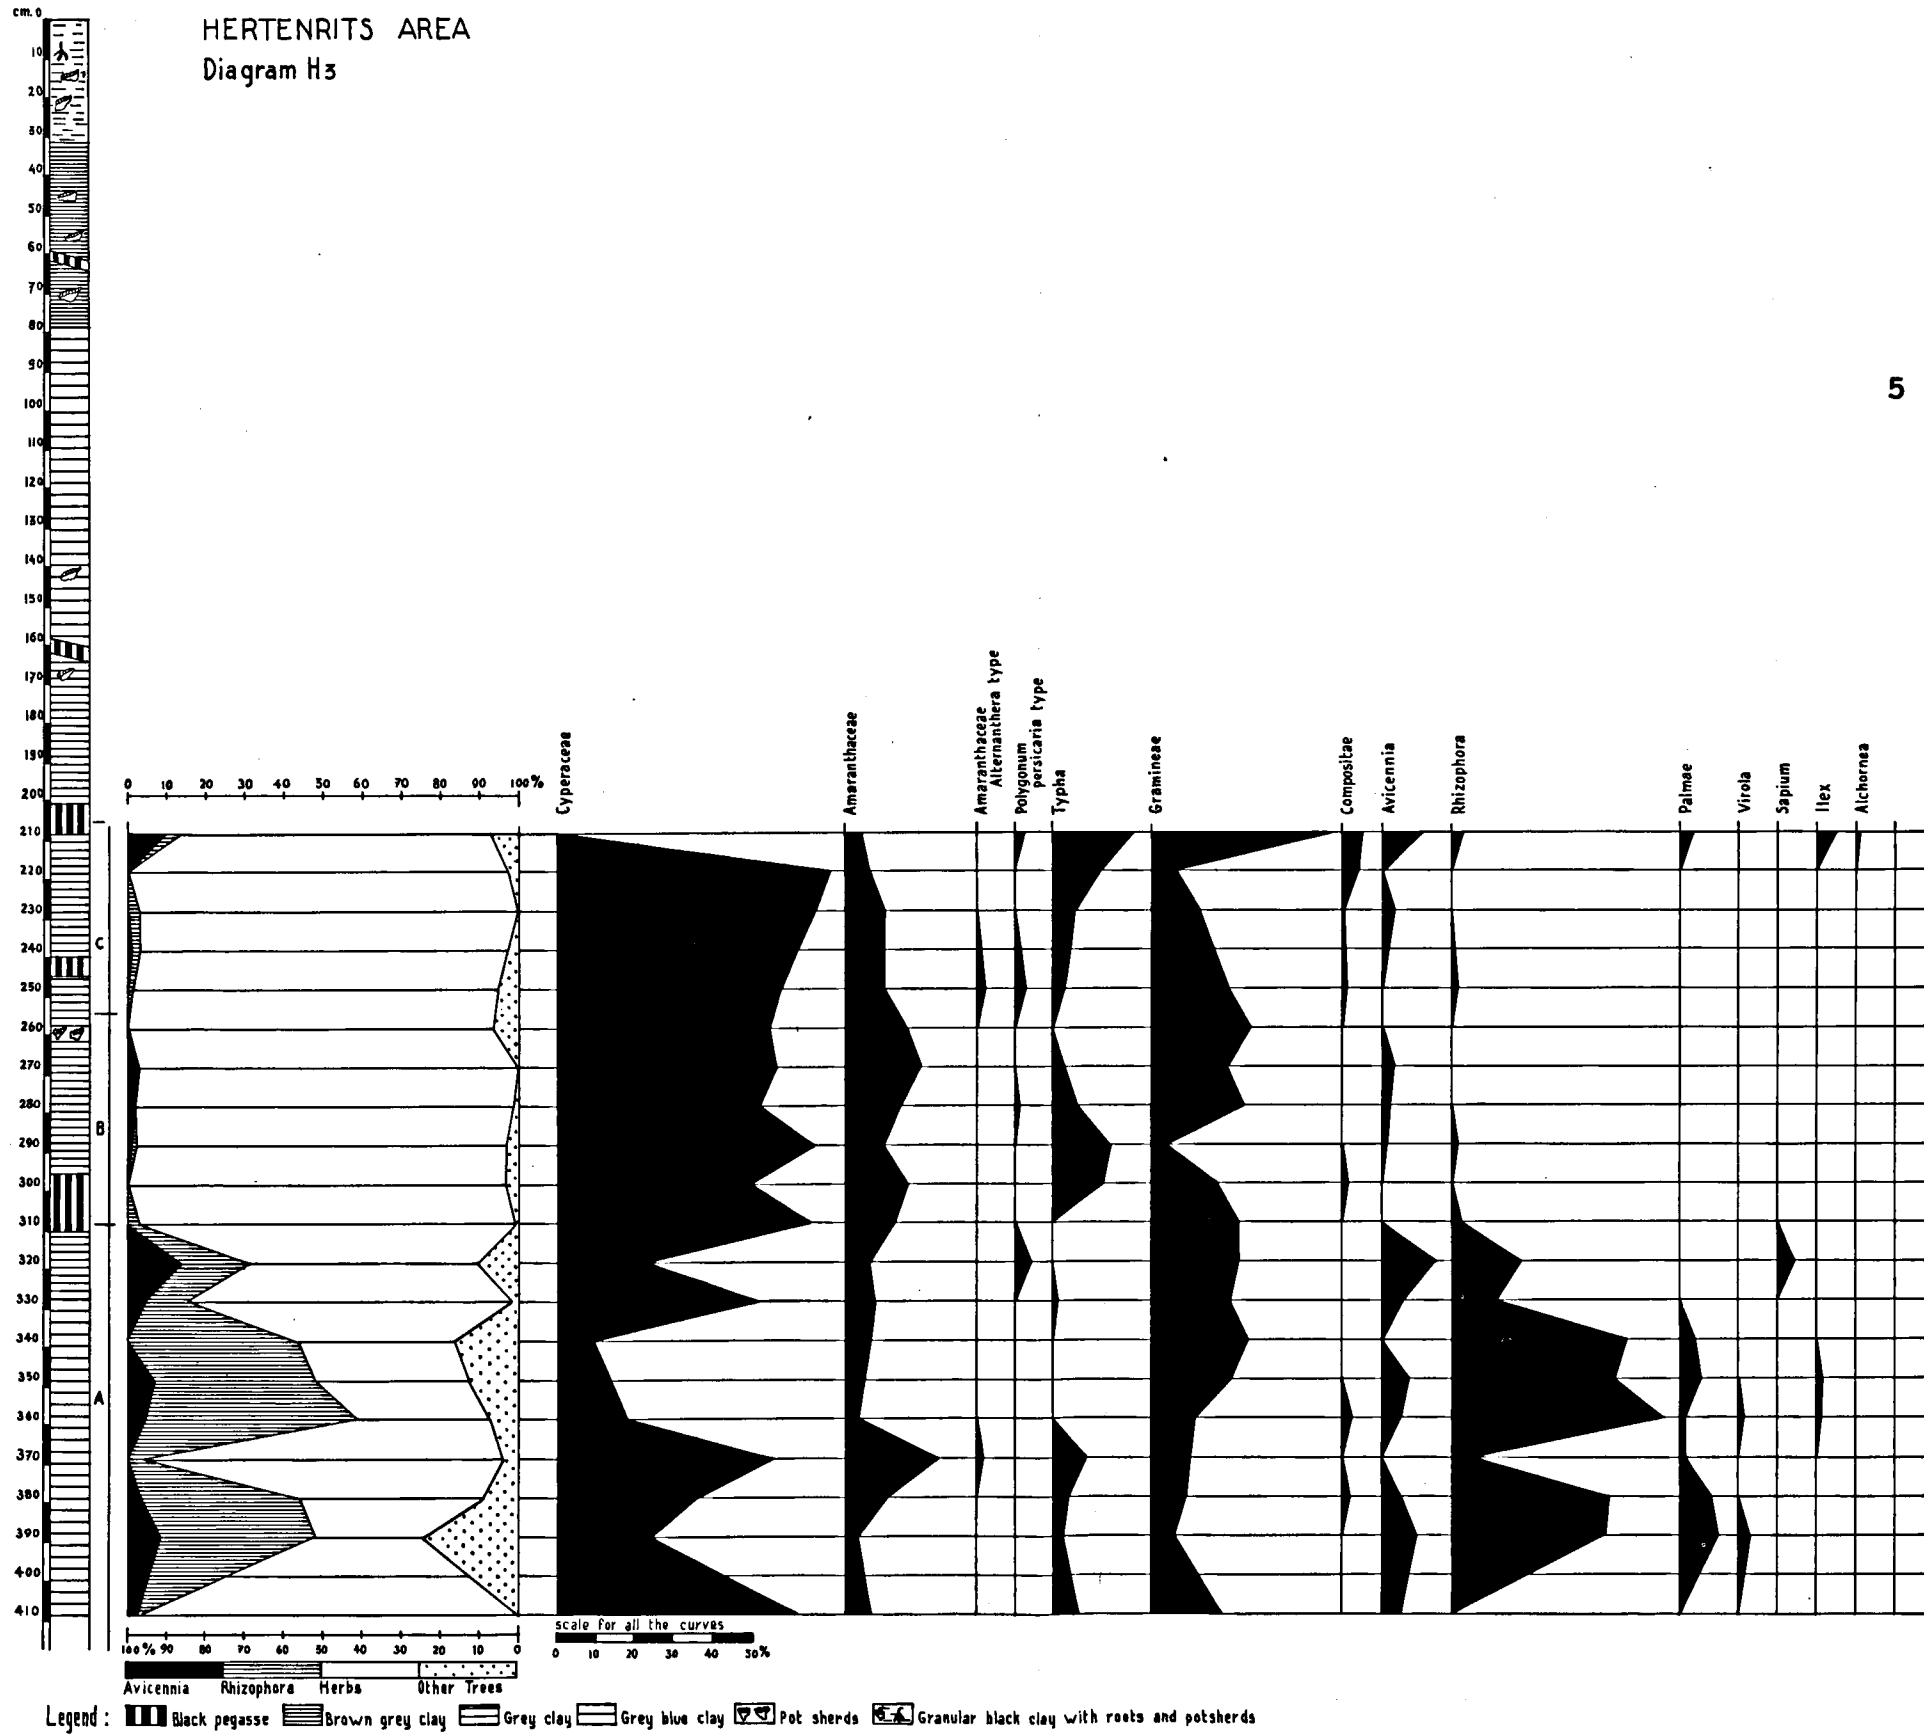

Section through "Hertenrits"

-  Black pegasse
-  Brown grey clay
-  Grey blue clay
-  Grey clay
-  Avicennia
-  Rhizophora
-  Ditch
-  Artificial mound
-  Probably artificial mound
- A.B.C.D.** Pollen zones
-  Pot sherds

1 metre
1 metre

HERTENRITS AREA
Diagram HS

HERTENRITS AREA
Diagram H3

HERTENRITS AREA Diagram HR